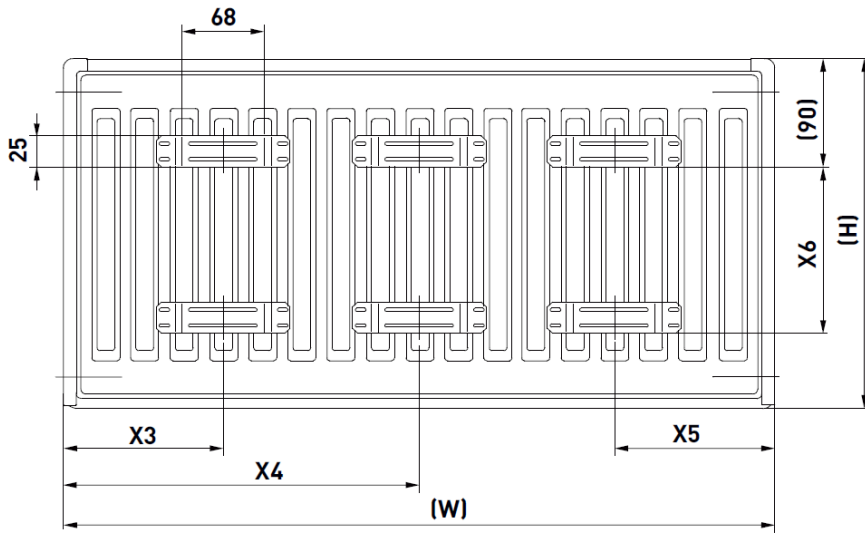

Fixings

Both the short and long side can be used to hang these radiators

Fixing the long side to the wall would give a depth of 48mm from wall

Fixing the short side to the wall would give a depth of 68mm from wall

	Width mm (W)			
	400	500-1600	1800	2000
X3	117	150	150	150
X4	-	-	883	983
X5	117	150	150	150

	Height mm (H)		
	400	500	600
X6	245	345	445

Accessories

Personalise your radiators by choosing from our range of radiator accessories. All of our accessories are designed to perfectly complement our radiators and are built to the highest standards in Italy.

Rota TRV Valves

Pipe Covers