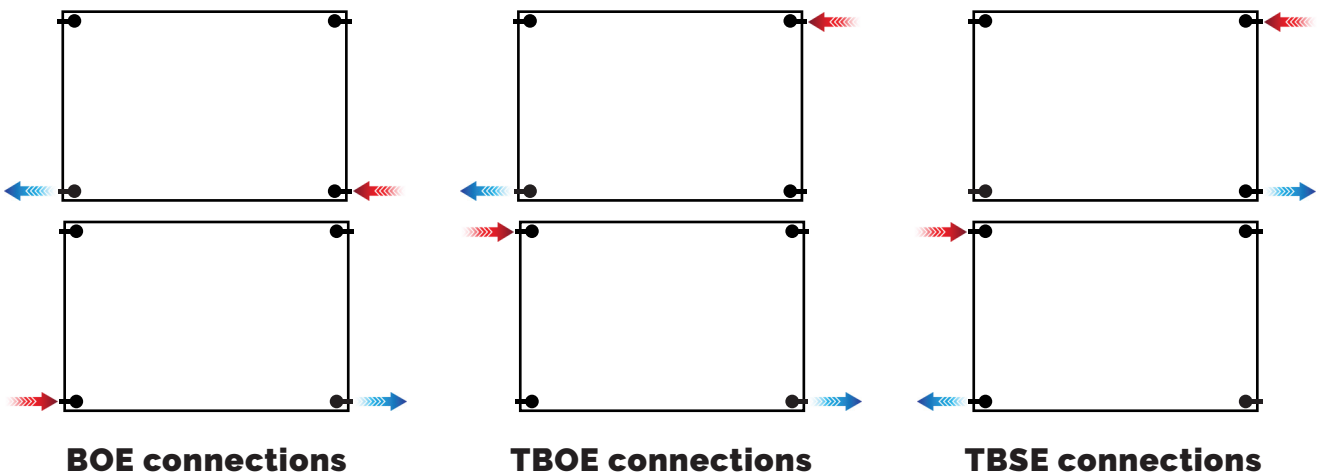

Technical Drawing & Pipe Centres

Type 11 Profile

Single steel panel with a single convector.

Pipe centres left to right = Width plus Valves
Pipe centres from wall = 48mm - 68mm
Depth from wall = 82mm - 102mm

Connections

The Rossetti can be installed with BOE (bottom opposite end), TBOE (top & bottom opposite end) and TBSE (top & bottom same end). The radiators are supplied with ½" connections as standard.

Colour and Finishes