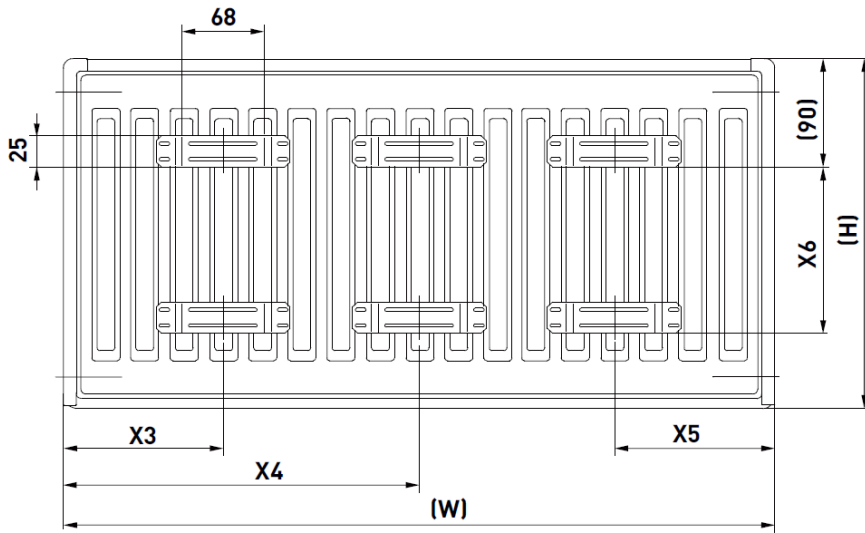

Fixings

Both the short and long side can be used to hang these radiators

Fixing the long side to the wall would give a depth of 56mm from wall

Fixing the short side to the wall would give a depth of 76mm from wall

	Width mm (W)			
	400	500-1600	1800	2000
X3	133	133	133	133
X4	-	-	900	1000
X5	133	133	133	133

	Height mm (H)		
	400	500	600
X6	245	345	445

Accessories

Personalise your radiators by choosing from our range of radiator accessories. All of our accessories are designed to perfectly complement our radiators and are built to the highest standards in Italy.

Rota TRV Valves   Pipe Covers