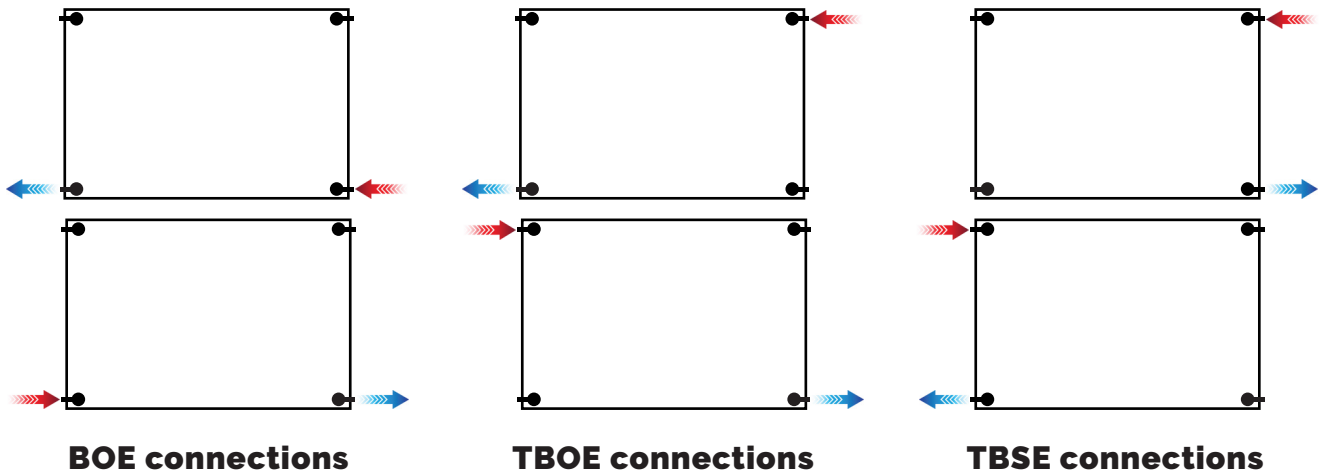

### Type 21 Profile

Double steel panels with a single convector.

Pipe centres left to right = Width plus Valves  
Pipe centres from wall = 56mm - 76mm  
Depth from wall = 91mm - 111mm

## Connections

The Rossetti can be installed with BOE (bottom opposite end), TBOE (top & bottom opposite end) and TBSE (top & bottom same end). The radiators are supplied with ½" connections as standard.