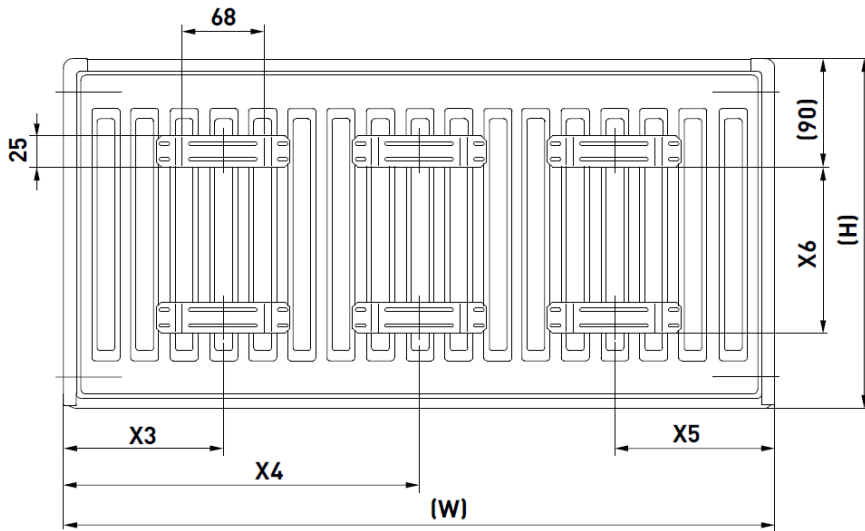

Fixings

Both the short and long side can be used to hang these radiators

Fixing the long side to the wall would give a depth of 73mm from wall

Fixing the short side to the wall would give a depth of 93mm from wall

	Width mm (W)			
	400	500-1600	1800	2000
X3	133	133	133	133
X4	-	-	900	1000
X5	133	133	133	133

	Height mm (H)		
	400	500	600
X6	245	345	445

Accessories

Personalise your radiators by choosing from our range of radiator accessories. All of our accessories are designed to perfectly complement our radiators and are built to the highest standards in Italy.

Rota TRV Valves   Pipe Covers